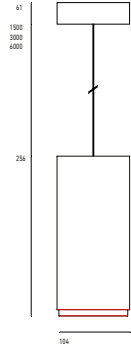

Product Manual

Mono 100 Suspension Downlighter Type 2

IILUS

Mono 100 Suspension Type 2

Suspension mounted ceiling luminaire with rotationally symmetrical spot, flood or wide flood optics, high colour reproduction, fixed orientation. High pressure die-cast powdercoated facade with expressed detail, anti-glare baffle. Integrated driver. Active power factor correction, current regulation, voltage spike protection. Optional spreader lens, linear spreader lens, diffuser lens, or hex louvre; factory fitted.

14W	SP - 15°	FL - 30°	WFL - 60°
2700°K	956lm	1013lm	981lm
3000°K	953lm	942lm	1037lm
4000°K	1127lm	1095lm	1132lm
19W	SP - 15°	FL - 30°	WFL - 60°
2700°K	1314lm	1300lm	1350lm
3000°K	1320lm	1300lm	1436lm
4000°K	1548lm	1508lm	1568lm
27W	SP - 15°	FL - 30°	WFL - 60°
2700°K	1763lm	1750lm	1765lm
3000°K	1781lm	1770lm	1939lm
4000°K	2091lm	2029lm	2110lm